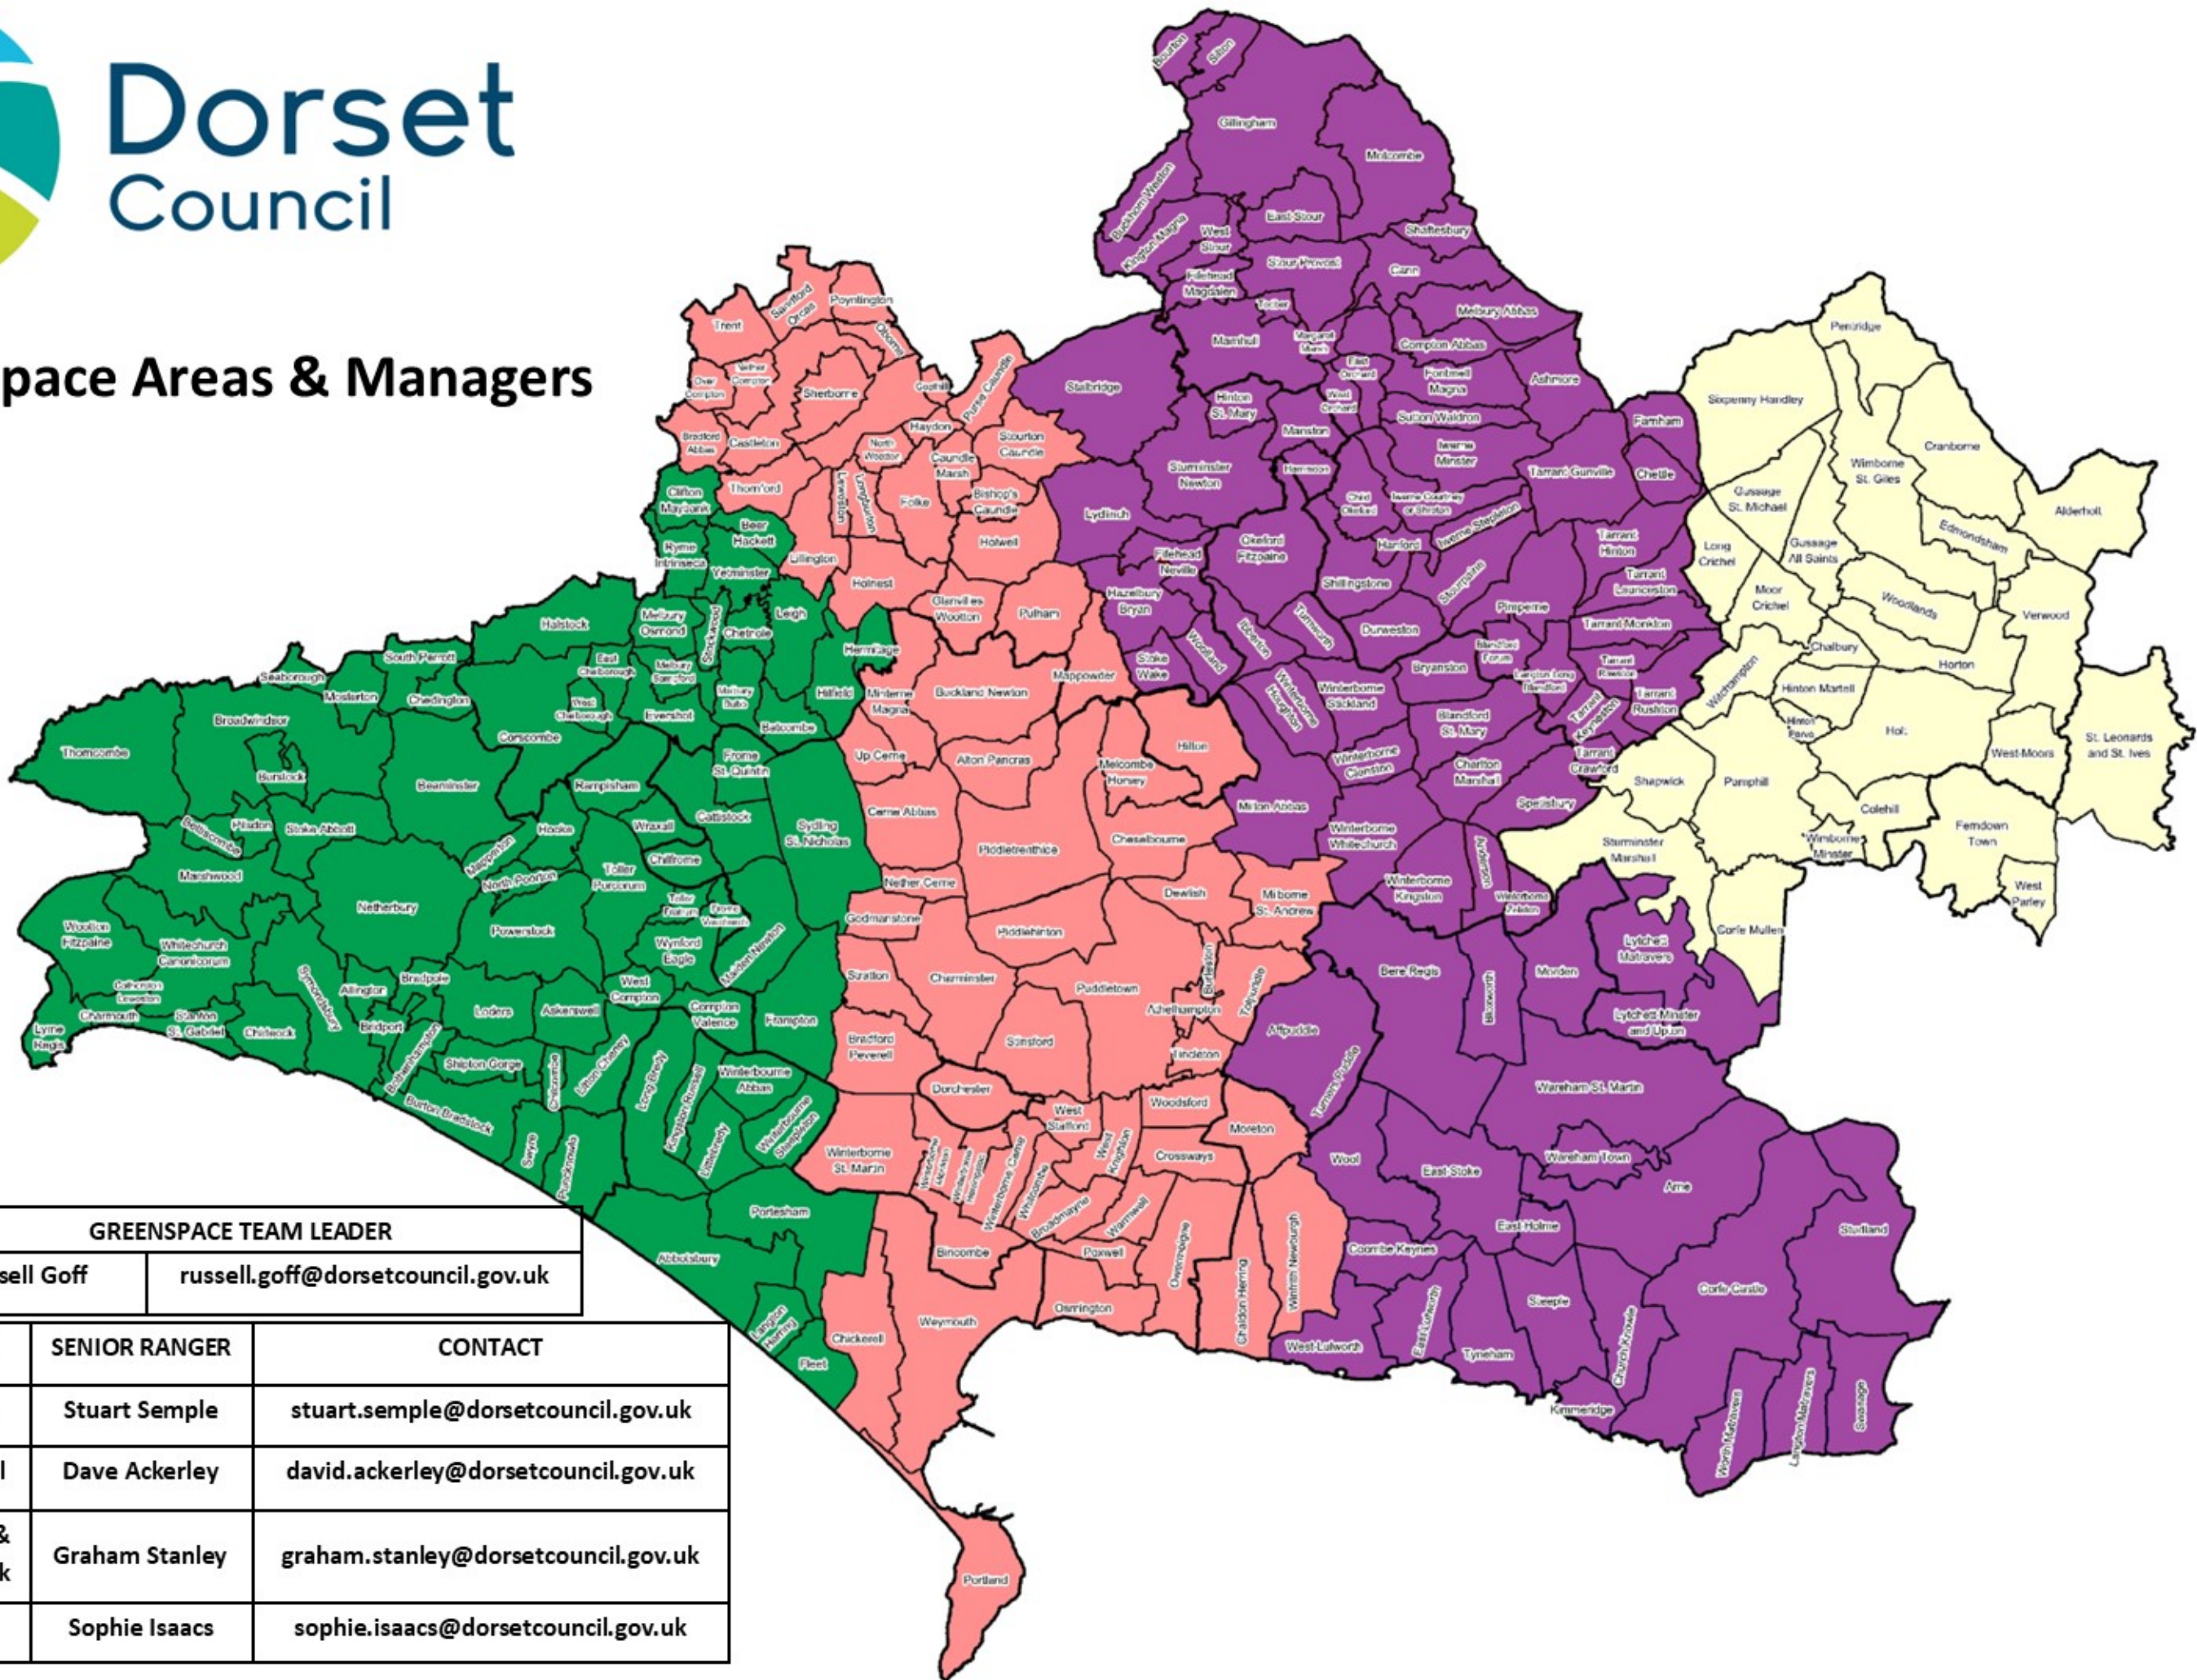

Dorset Council

Greenspace Areas & Managers

GREENSPACE TEAM LEADER	
Russell Goff	russell.goff@dorsetcouncil.gov.uk

TEAM	SENIOR RANGER	CONTACT
West	Stuart Semple	stuart.semple@dorsetcouncil.gov.uk
Central	Dave Ackerley	david.ackerley@dorsetcouncil.gov.uk
North & Purbeck	Graham Stanley	graham.stanley@dorsetcouncil.gov.uk
East	Sophie Isaacs	sophie.isaacs@dorsetcouncil.gov.uk